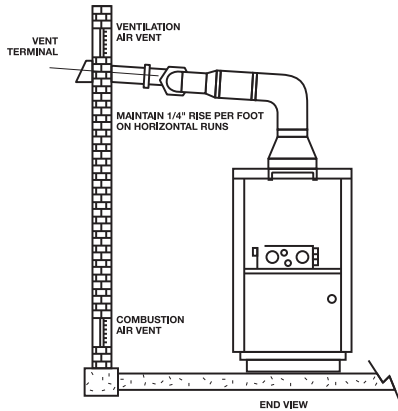

POWER-VENT KITS FOR DURA-MAX® BOILERS

**DB-720 - DB-1890
DW-720 - DW-1810**

DURA-MAX SIDEWALL VENTING

For maximum installation flexibility, A. O. Smith offers Power Venters and Sidewall Vent Hoods, to allow combined horizontal and vertical sidewall power-vent installation of Dura-Max® boilers ("DW" Hot Water Supply models). As specified in the chart below, vent runs of up to 100 equivalent feet can be achieved, using 6", 8", 10", 12" or 14" vent pipe, depending on the model.

POWER VENTERS

| POWER-VENTER PART NUMBER | DIMENSIONS | | |
|-----------------------------|-------------|-----------------|-----------------|
| | A | B | C |
| 9005650105 | 8"/20.3 CM | 14-3/4"/37.5 CM | 15-1/4"/38.7 CM |
| 9005651105 | 10"/25.4 CM | 18"/45.7 CM | 16-1/2"/41.8 CM |

SIDEWALL VENT HOODS

| VENT HOOD PART NUMBER | DIMENSIONS | | |
|--------------------------|-----------------|-------------|-------------|
| | A | B | C |
| 9005643105 | 11-1/2"/29.2 CM | 8"/20.3 CM | 20"/50.8 CM |
| 9005644105 | 11-1/2"/29.2 CM | 10"/25.4 CM | 20"/50.8 CM |